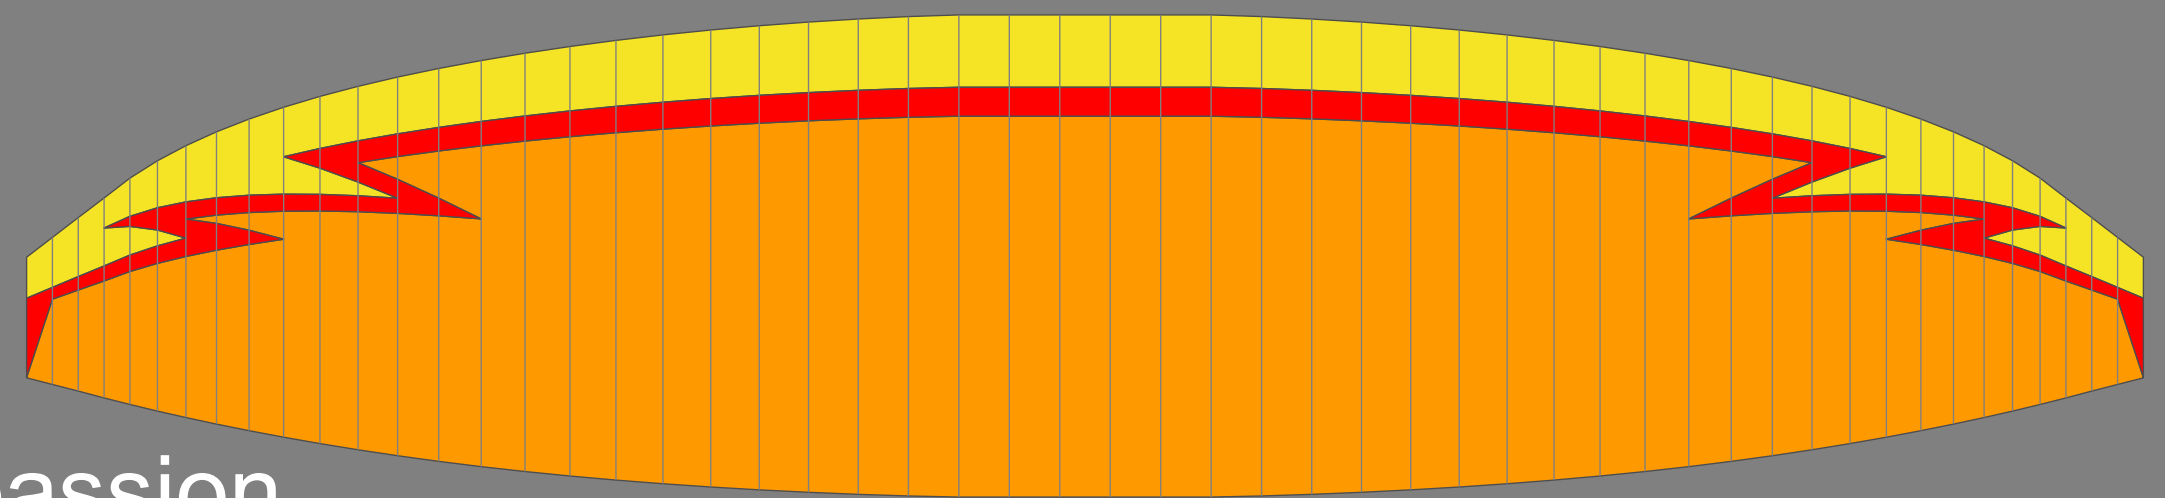

white spider

bottomsail

topsail

red moon

# MENTOR

orange passion

blue wave