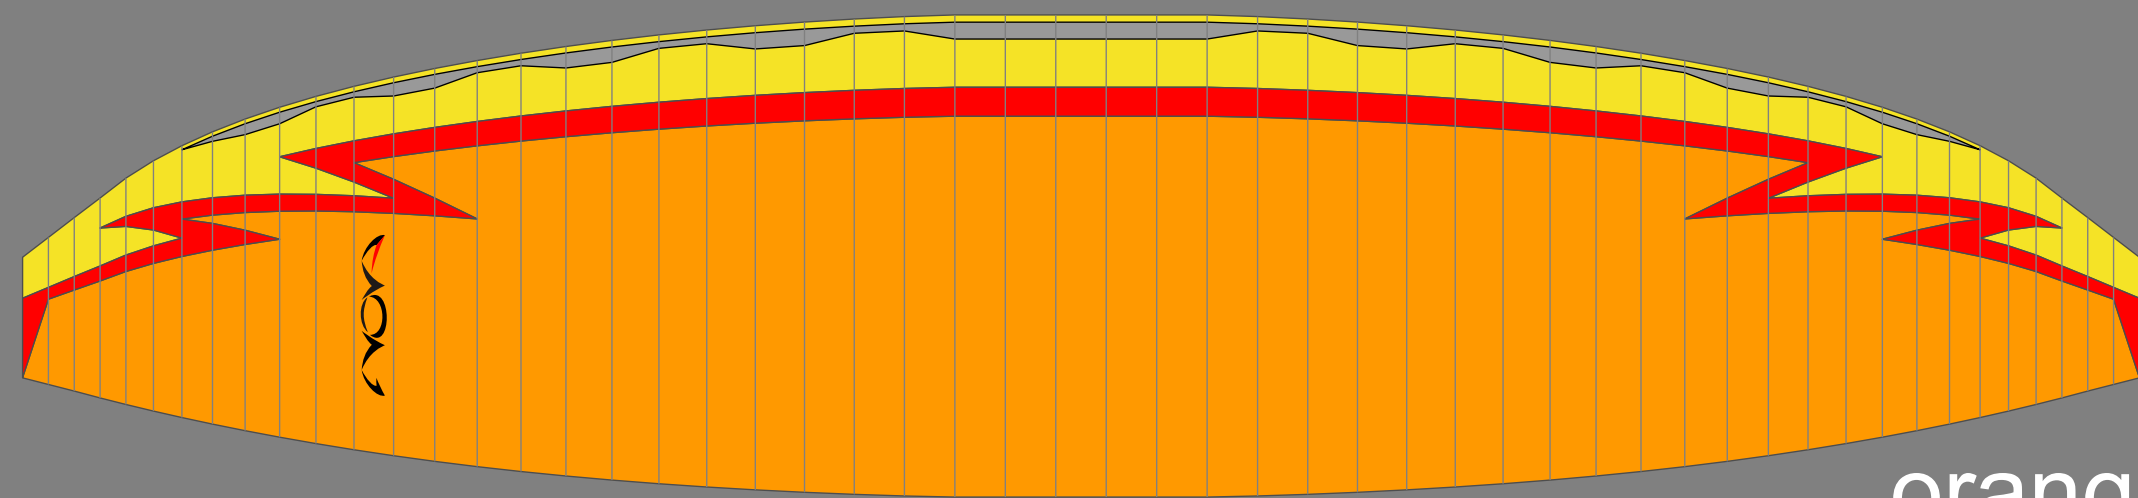

white spider

bottomsail

topsail

red moon

# MENTOR

orange passion

blue wave