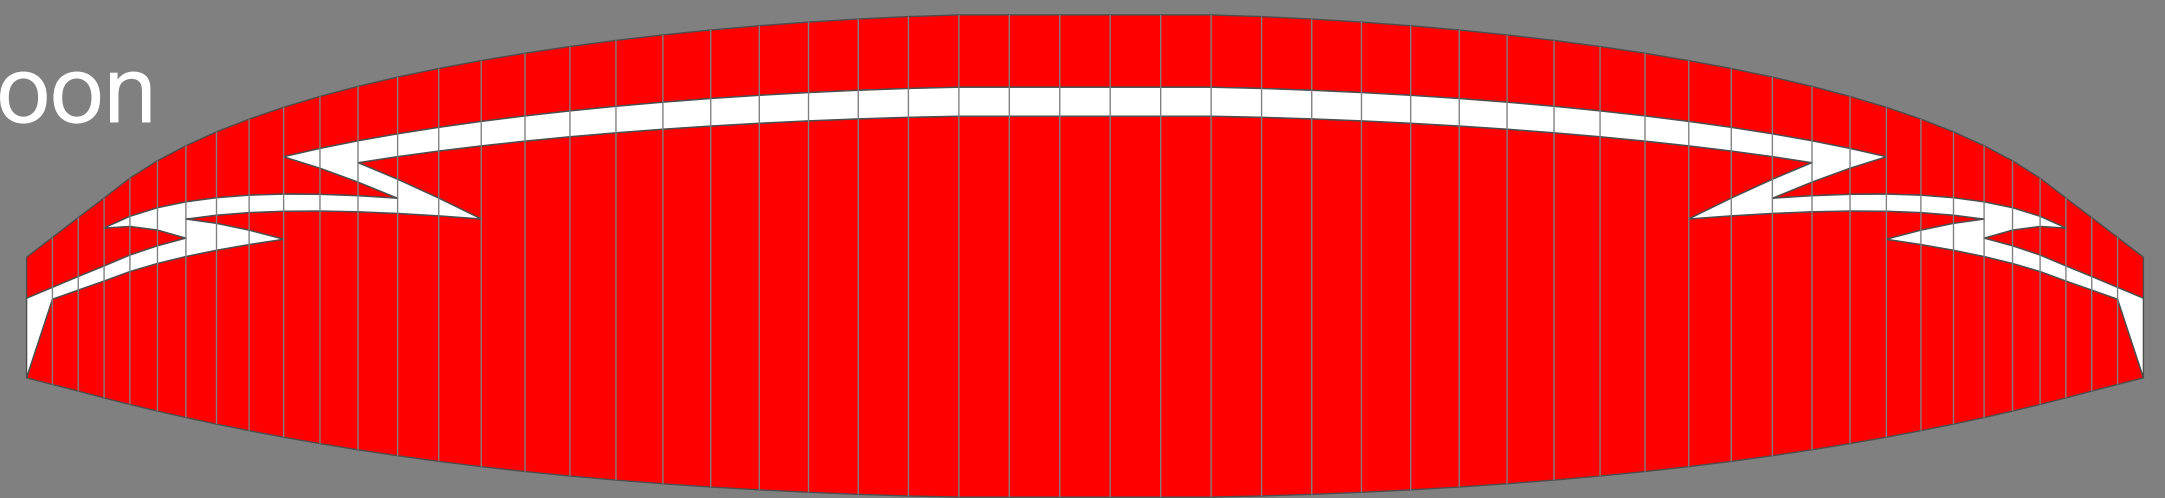

white spider

bottomsail

topsail

red moon

# MENTOR

orange passion

blue wave