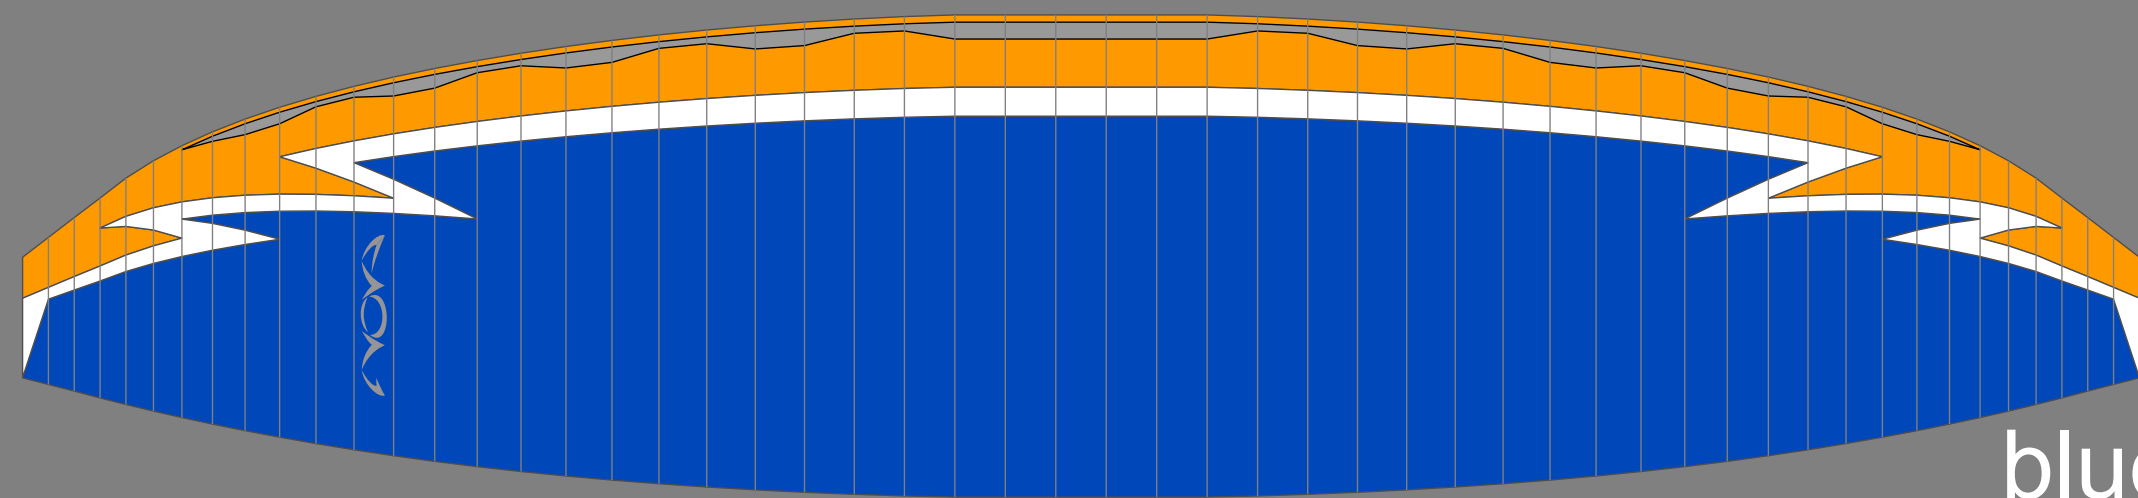

white spider

bottomsail

topsail

red moon

# MENTOR

orange passion

blue wave