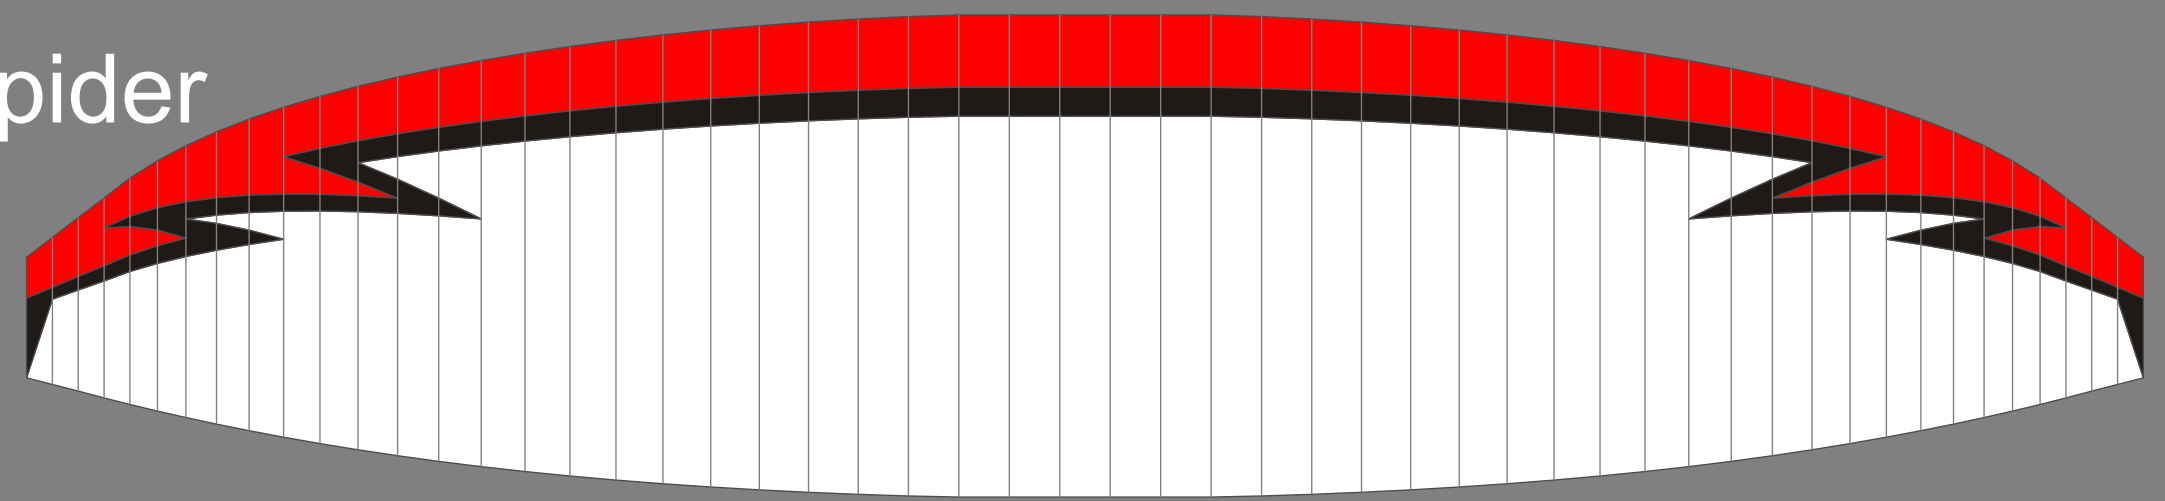

white spider

bottomsail

topsail

red moon

# MENTOR

orange passion

blue wave